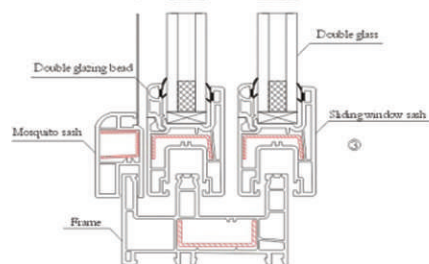

Carrying the
Green
further

Greentech

*Carrying the **Green** further*

GT60, GT88, GT60K & GT85S

Sliding & Casement Series

GT88

GT60

The GT Sliding range is designed the maximum flexibility for fabricators and clients alike, Based on the wide range of sections Green Tech GT Sliding range offers full flexibility and provides an ideal range of products to suit any application irrespective of the type of buildings in the real estate and other building construction market.