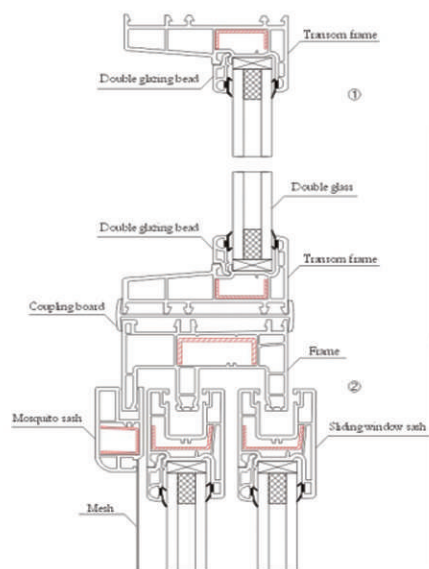

Carrying the
Green
further

Greentech

*Carrying the **Green** further*

GT60, GT88, GT60K & GT85S

Sliding & Casement Series

GT88

GT60

The GT Sliding range is designed the maximum flexibility for fabricators and clients alike, Based on the wide range of sections Green Tech GT Sliding range offers full flexibility and provides an ideal range of products to suit any application irrespective of the type of buildings in the real estate and other building construction market.