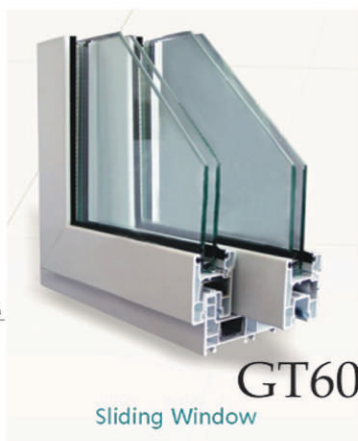

Carrying the
Green
further

Greentech

*Carrying the **Green** further*

GT60, GT88, GT60K & GT85S

Sliding & Casement Series

GT88

GT60

The GT Sliding range is designed the maximum flexibility for fabricators and clients alike, Based on the wide range of sections Green Tech GT Sliding range offers full flexibility and provides an ideal range of products to suit any application irrespective of the type of buildings in the real estate and other building construction market.