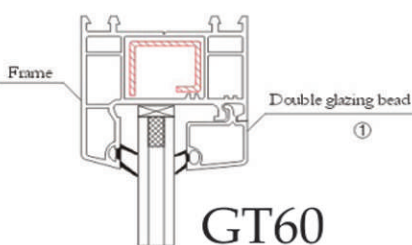

Carrying the
Green
further

Greentech

*Carrying the **Green** further*

GT60, GT88, GT60K & GT85S

Sliding & Casement Series

GT88

GT60

The GT Sliding range is designed the maximum flexibility for fabricators and clients alike, Based on the wide range of sections Green Tech GT Sliding range offers full flexibility and provides an ideal range of products to suit any application irrespective of the type of buildings in the real estate and other building construction market.